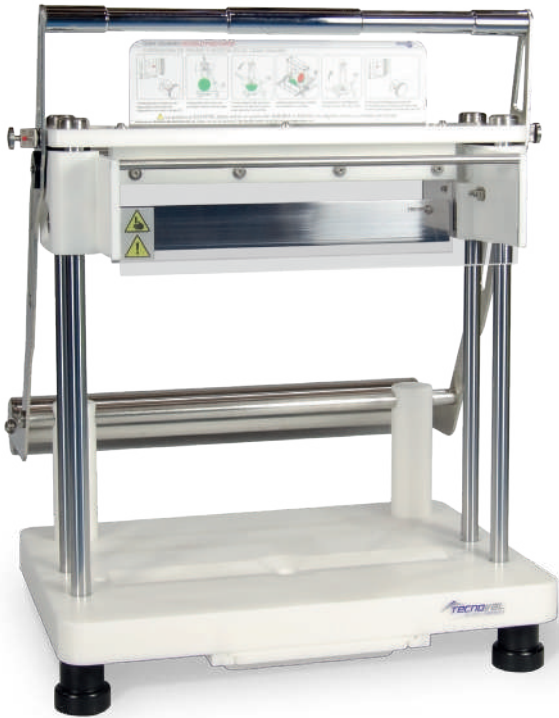

# F450 PRO Professional Fruit and Vegetable Cutter

## Maximum productivity for large stones!

Machine for cutting large pieces of fruit or vegetables.

It consists of a base as a working surface, a joint and a blade in stainless steel.

The tool has a self-centering mechanism for fruits and vegetables.

### Easy to use

Self-centering base and juice collection system.

It reduces effort.  
Easy to use.  
Improves productivity.  
Maneuvering time: 1.5 seconds.  
Clean cut with no shrinkage.  
Capacity for 2 pieces.  
Self-centering of the product.  
Juice collection system.

Safety system, using the operation lock.  
Quick blade removal system.  
Easy cleaning.  
Built in stainless steel and POM, materials suitable for the food sector.  
Dimensions: 865 x 650 x 625 mm.  
Weight: 90 kg.